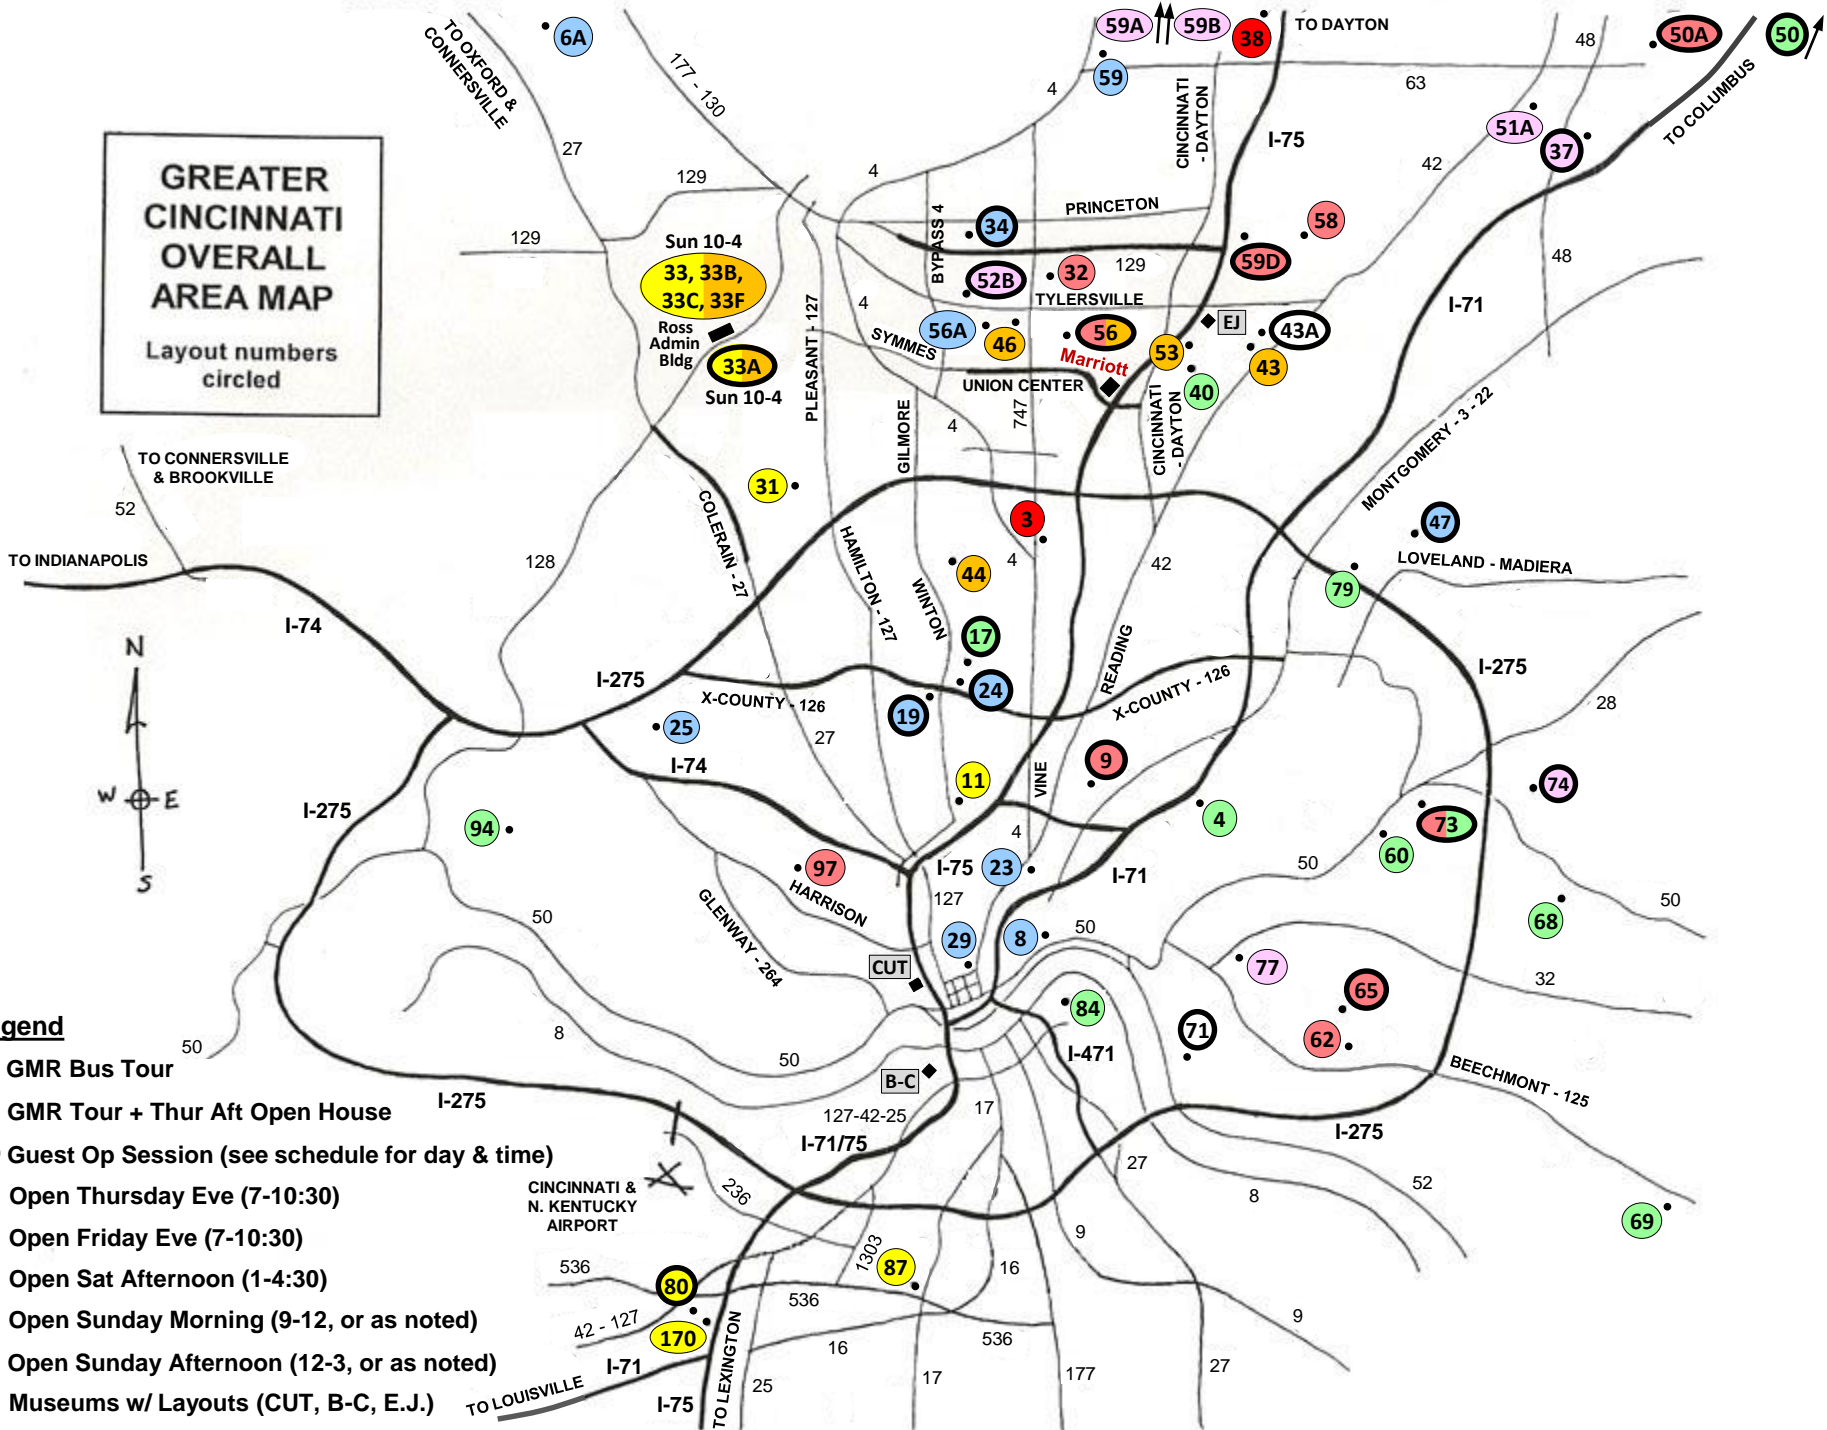

# GREATER CINCINNATI OVERALL AREA MAP

Layout numbers circled

- Legend**
- GMR Bus Tour
  - GMR Tour + Thur Aft Open House
  - Guest Op Session (see schedule for day & time)
  - Open Thursday Eve (7-10:30)
  - Open Friday Eve (7-10:30)
  - Open Sat Afternoon (1-4:30)
  - Open Sunday Morning (9-12, or as noted)
  - Open Sunday Afternoon (12-3, or as noted)
  - Museums w/ Layouts (CUT, B-C, E.J.)