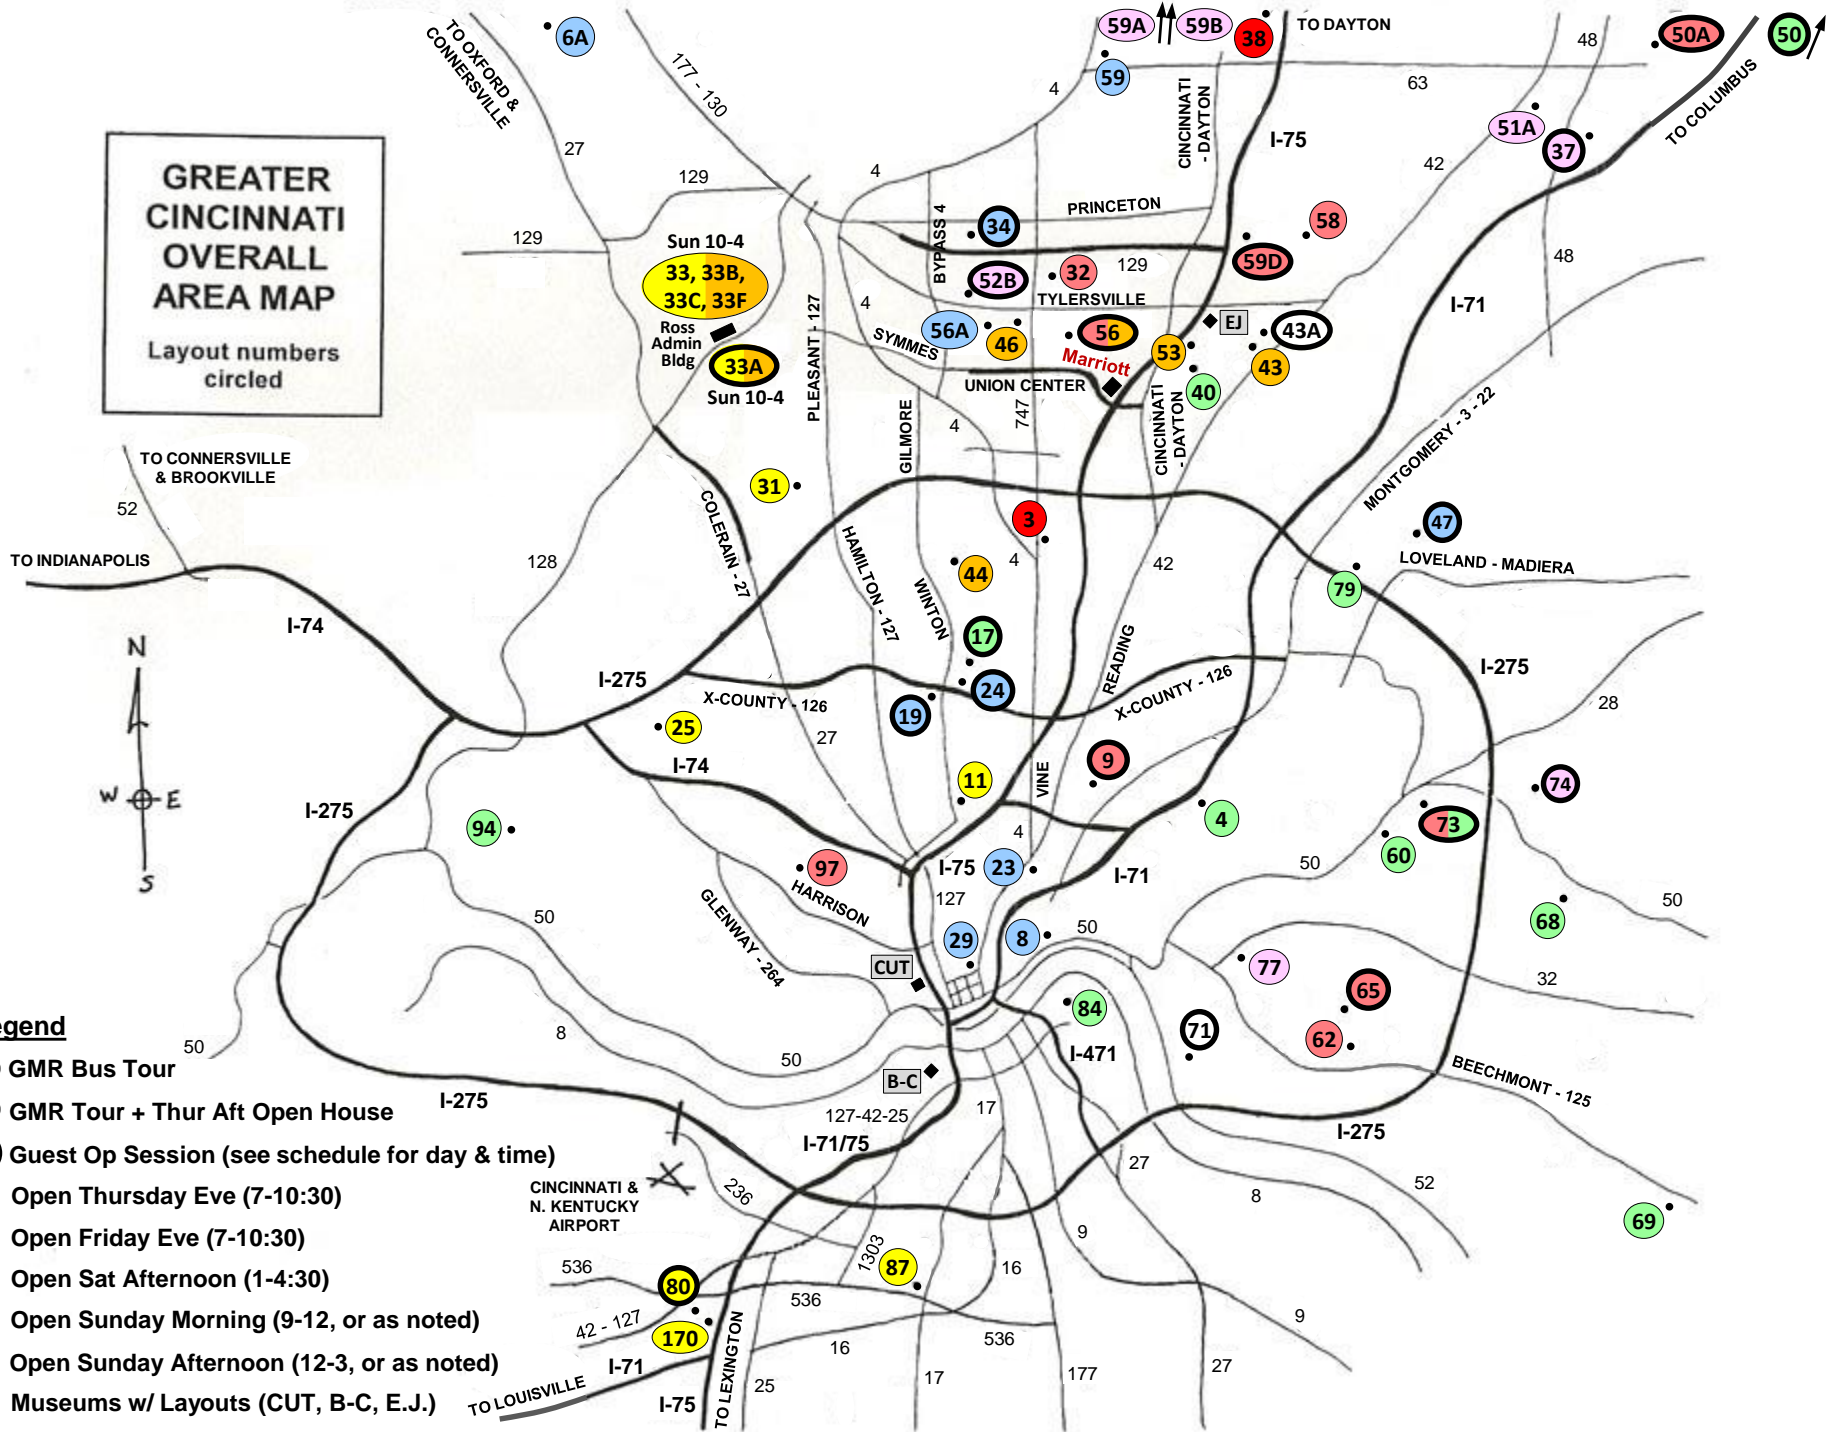

# GREATER CINCINNATI OVERALL AREA MAP

Layout numbers circled

## Legend

- GMR Bus Tour
- GMR Tour + Thur Aft Open House
- Guest Op Session (see schedule for day & time)
- Open Thursday Eve (7-10:30)
- Open Friday Eve (7-10:30)
- Open Sat Afternoon (1-4:30)
- Open Sunday Morning (9-12, or as noted)
- Open Sunday Afternoon (12-3, or as noted)
- Museums w/ Layouts (CUT, B-C, E.J.)