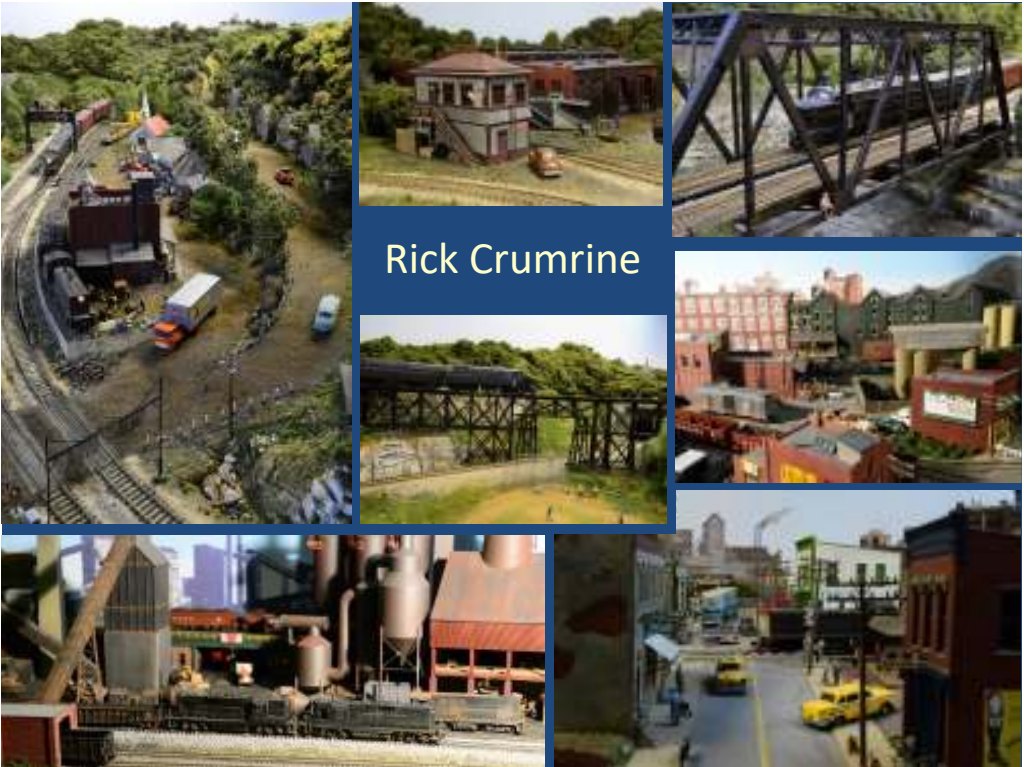

Gerry Albers

Rick Crumrine