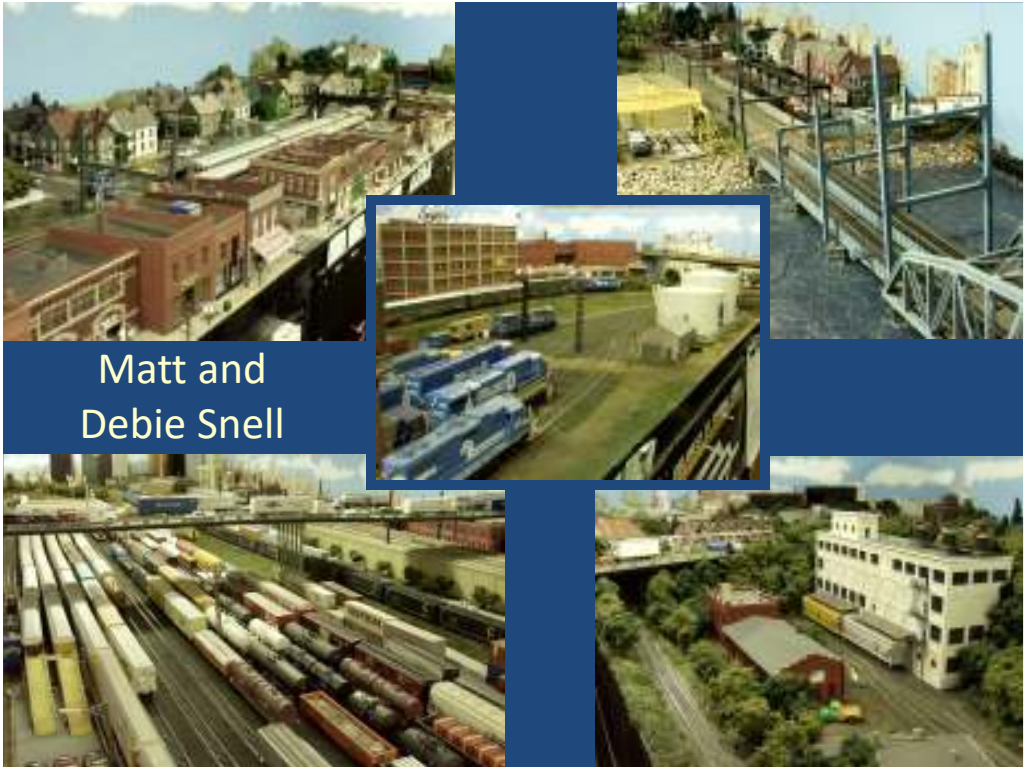

Bob Lawson

Matt and
Debie Snell