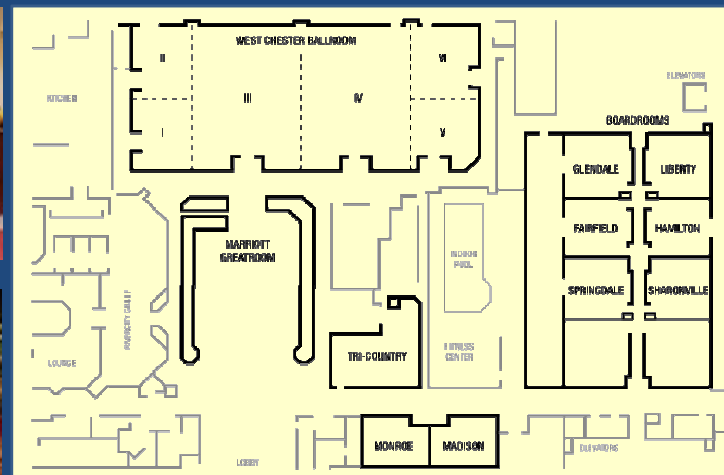

## Marriott North Hotel

- Totally remodeled in 2016/2017
- All convention activities on 1<sup>st</sup> floor
- All parking free