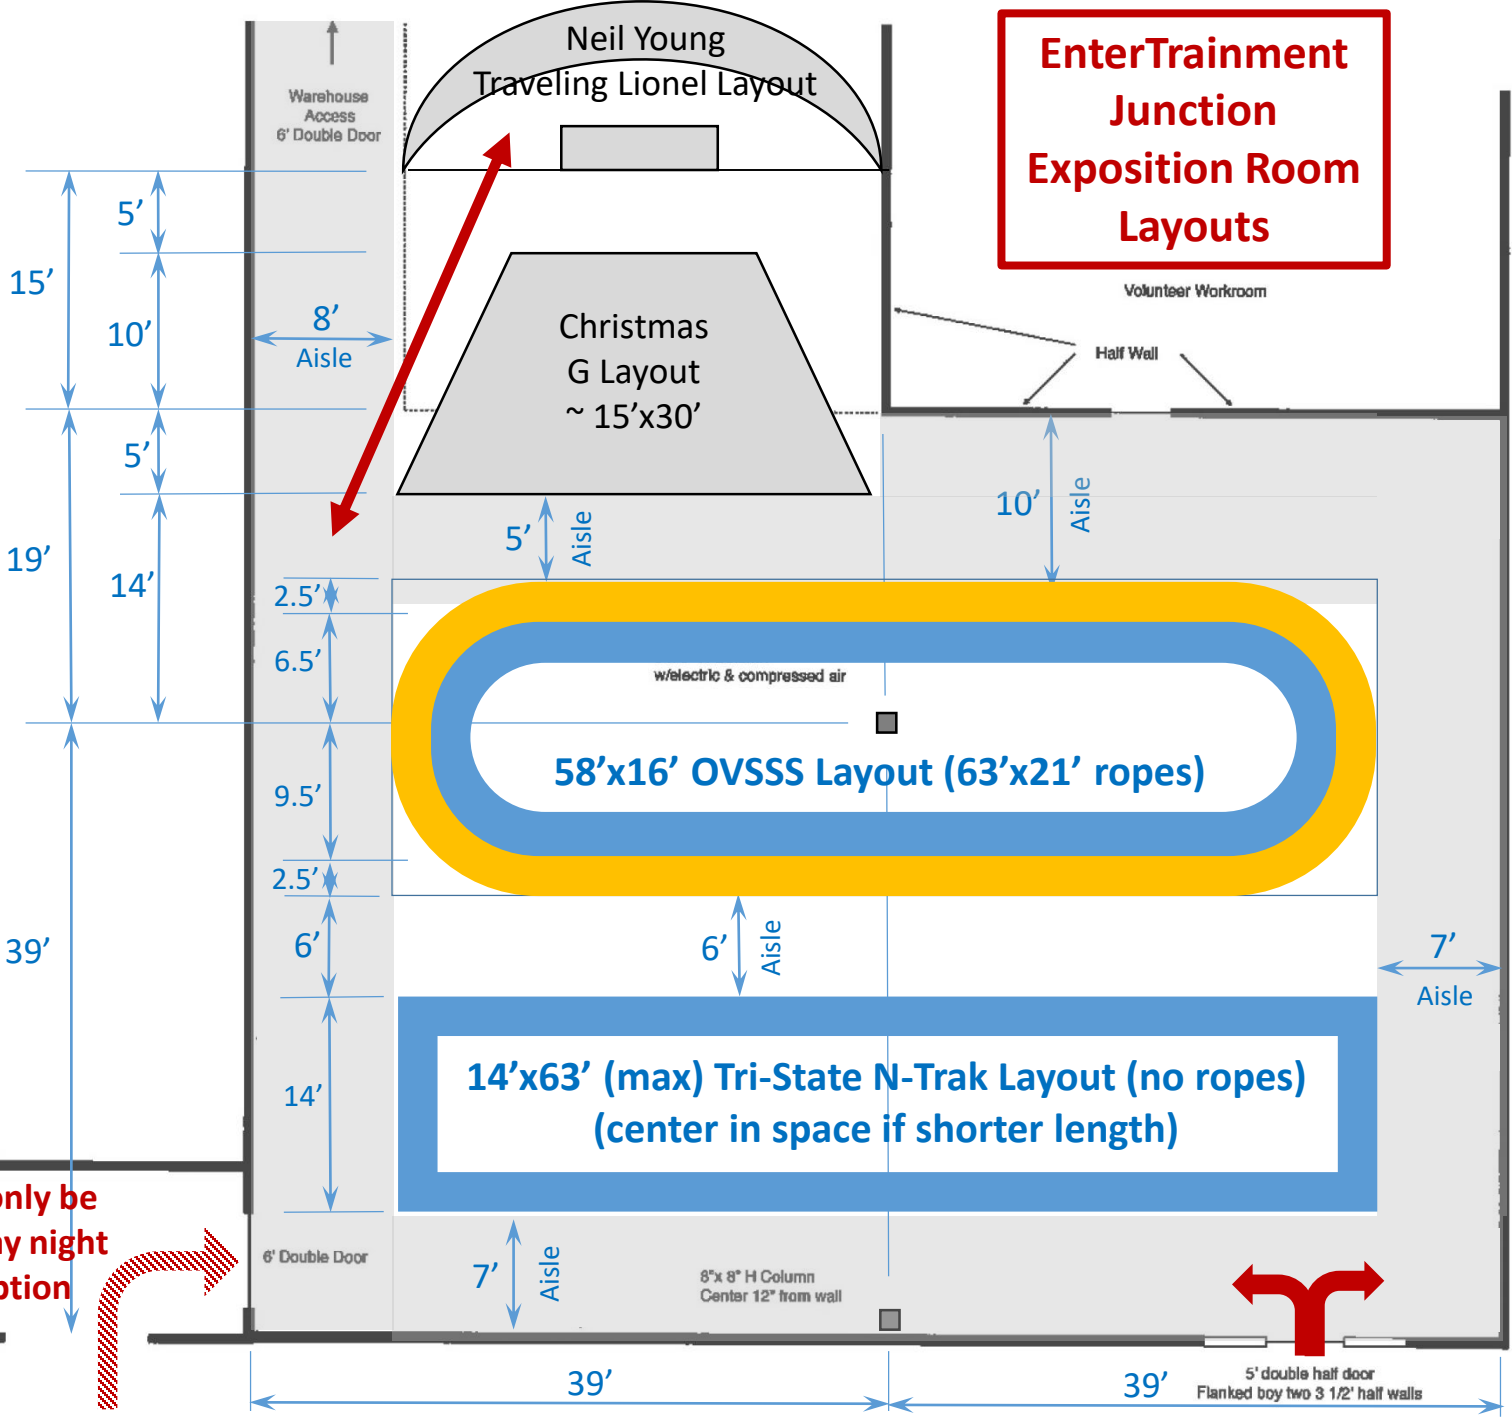

**EnterTrainment  
Junction  
Exposition Room  
Layouts**

**This entrance may only be open during Thursday night pizza dinner/reception**