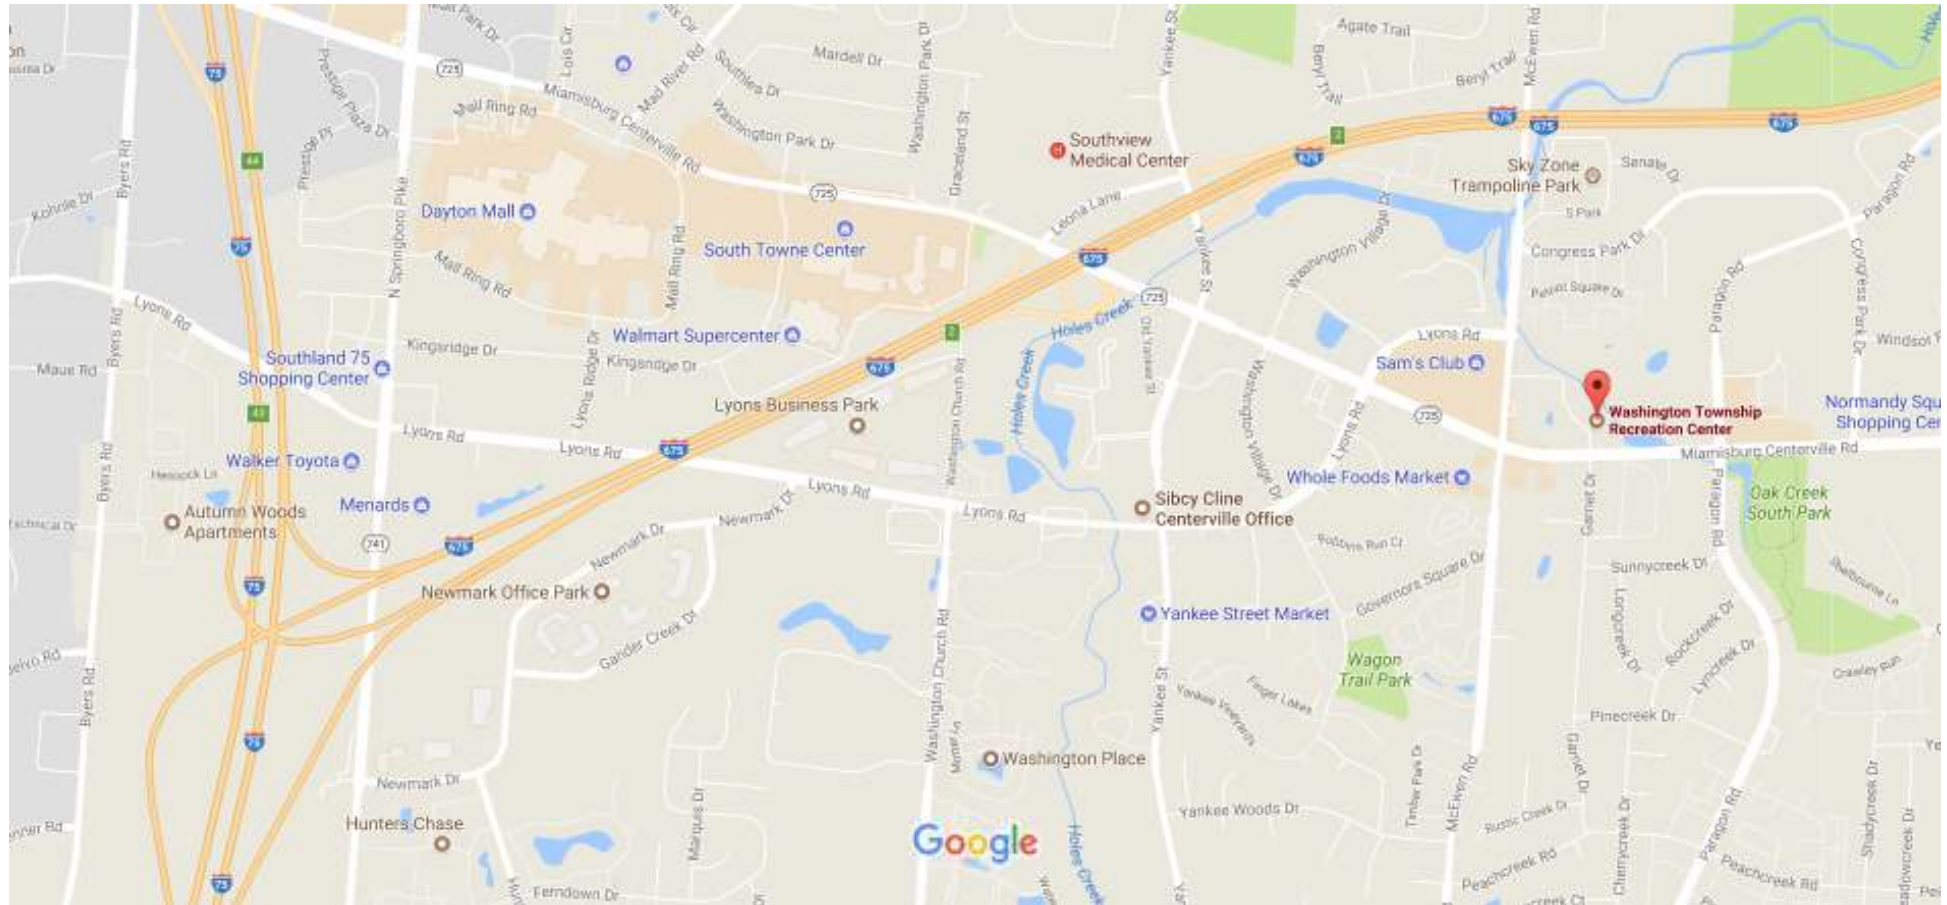

Google Maps Washington Township Recreation Center

Map data ©2017 Google United States 1000 ft