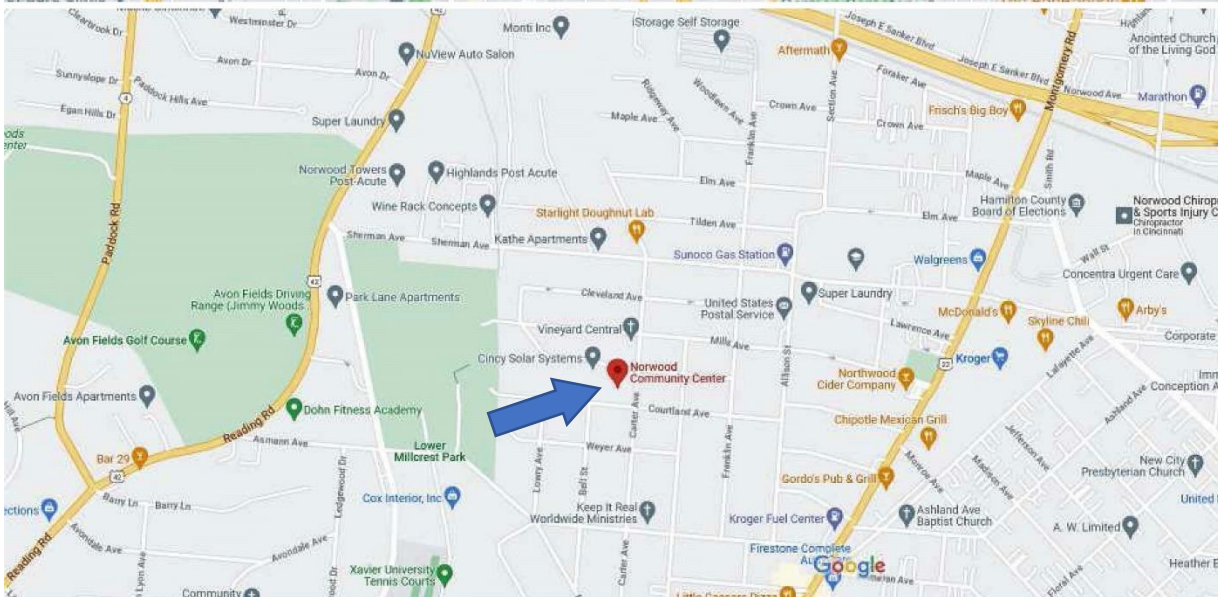

Map data ©2023 Google 2000 ft

Map data ©2023 Google 500 ft

**Norwood
Community Center
1810 Courtland Ave #1
Cincinnati, OH 45212**